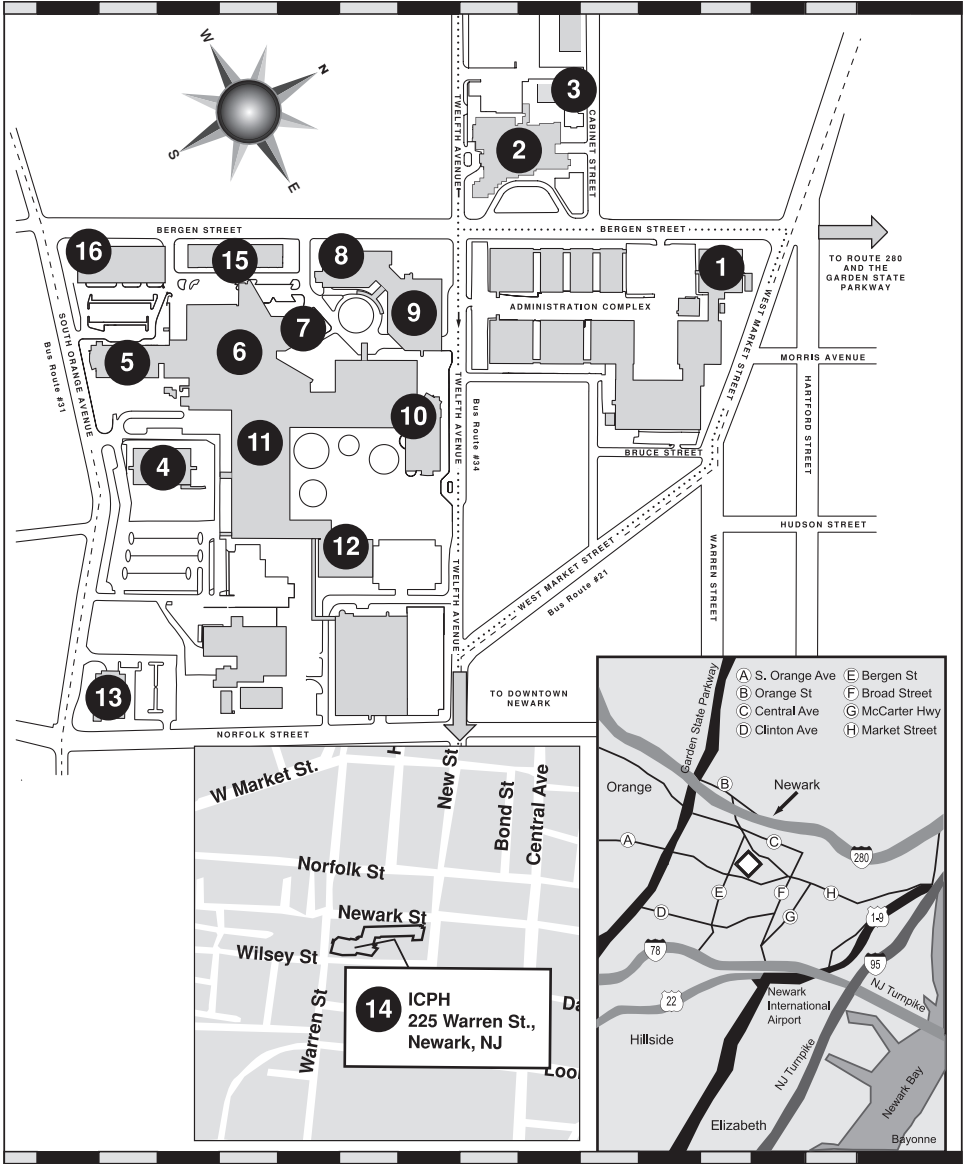

Map of Rutgers Health Sciences at Newark

- 1 - (ADHC) Admin. Complex
- 2 - (SSB) Stanley S. Bergen Jr. Bldg.
- 3 - Kindercare
- 4 - Behavioral Health Sciences Bldg.
University Behavioral Health Care
- 5 - New Jersey Cancer Center
- 6 - University Hospital
- 7 - Stone Center
- 8 - (DOC) Doctors Office Center

- #21 Bus Route - - - - -
- #31 Bus Route - . - . - . - .
- #34 Bus Route

- 9 - DOC Parking Garage
- 10 - Rutgers School of Dental Medicine
- 11 - (MSB) Medical Science Bldg.
- 12 - George H. Smith Library
- 13 - Institute of Forensic Sciences
- 14 - Int'l Center for Public health
- 15 - (ACC) Ambulatory Care Ctr.
- 16 - P2 Parking Deck